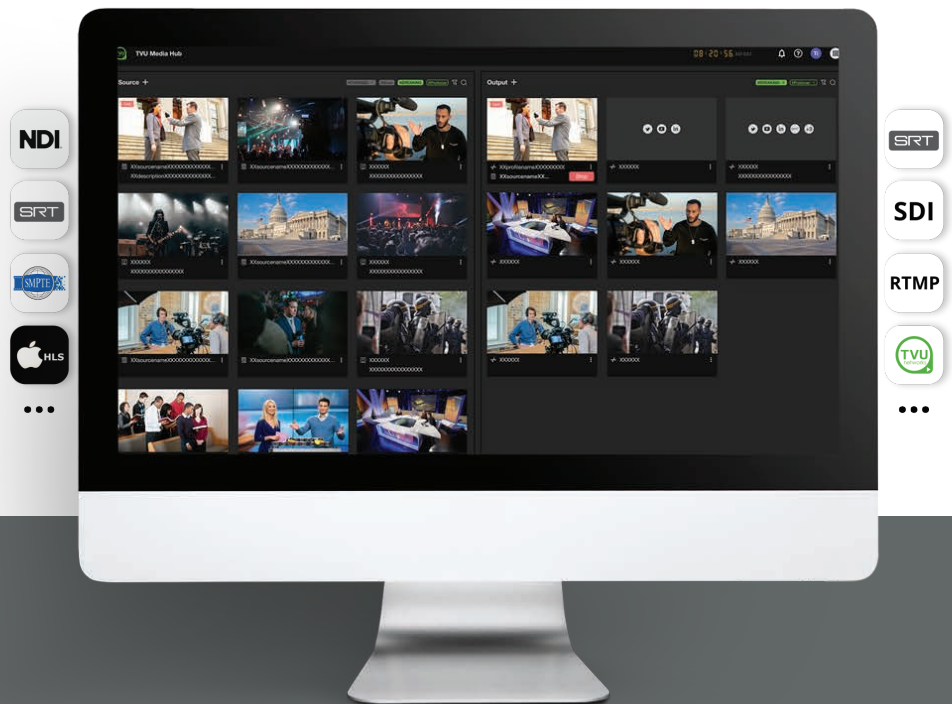

TVU MediaHub

Advantages

- △ Accepts any type of video source
- △ Outputs simultaneously to an unlimited number of destination sources
- △ Simple drag-and-drop operation; no extensive training required
- △ Spin up on-demand in the cloud or deploy on-prem
- △ Seamless integration with the TVU broadcast ecosystem

Limitless and Seamless Content Routing

Route any live video source to an unlimited number of destination sources simultaneously. Take advantage of MediaHub's ability to infinitely scale or cross-convert video content.

Go Beyond Routing

Schedule

Preplan and automate routing for stress-free, timely content delivery coordination.

Record

Instantly capture live feeds for archival, review, or rebroadcast, ensuring no important broadcast moment is missed.

Analyze

Track real-time routing data on the analytics dashboard. Monitor bandwidth, analyze signal flows, and make data-driven decisions for optimal network efficiency.

Backup

Built with redundancy for signal continuity. During disruptions, alternative paths activate instantly, ensuring uninterrupted video and audio flow for seamless broadcasting.