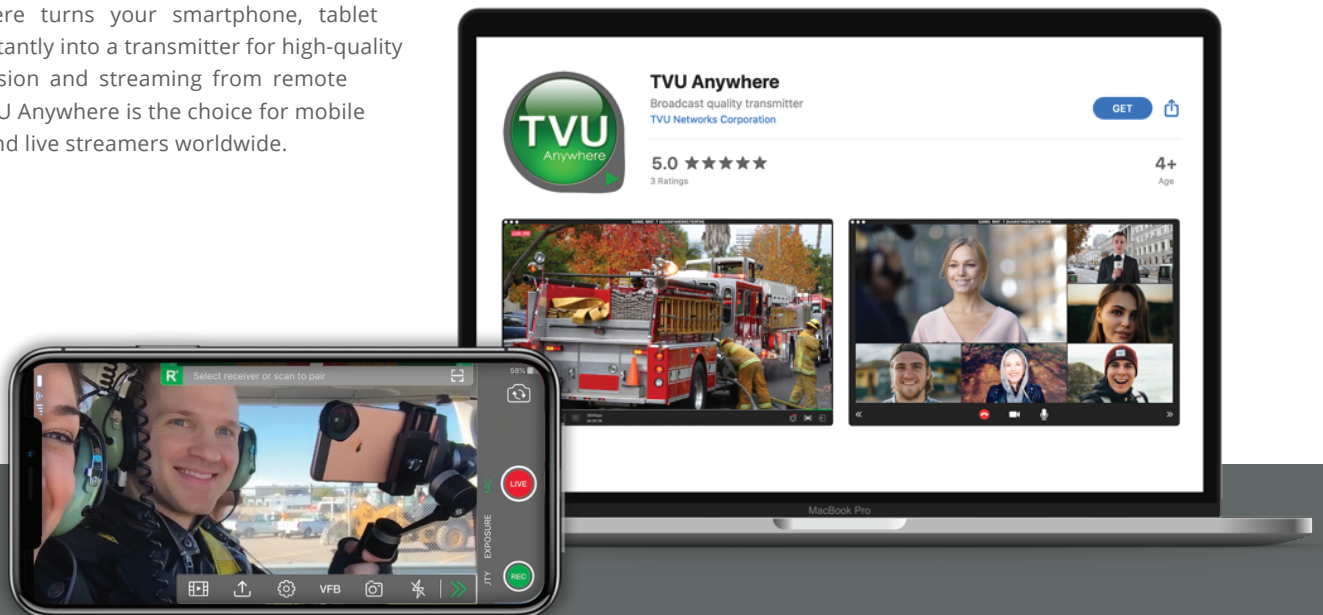

Broadcast quality live transmission from smartphones

TVU Anywhere turns your smartphone, tablet or laptop instantly into a transmitter for high-quality live transmission and streaming from remote locations. TVU Anywhere is the choice for mobile journalists and live streamers worldwide.

TVU Anywhere Features

User-friendly Interface

Go live, monitor and control the transmission from an easy-to-use interface. Choose an optimal resolution and frame rate, automatically focus the camera or use the flash for night time transmissions. Key status information such as real-time transmission rate and live streaming time are provided.

Dual Camera Support

Simultaneous use of the front and rear cameras of a smart mobile device allows for Picture by Picture (PBP) or Picture in Picture (PIP) modes.

Return Video Feed(VFB)

With VFB, a user can view a live feed sent from the studio for enhanced participation.

Integrate with TVU Producer

Easily integrate TVU Anywhere app with TVU Producer, the powerful live video production tool for cloud-based video production.

Integrates with TVU Partyline™

TVU Partyline™ provides video conferencing and live briefing capabilities. When used with TVU Anywhere, all participants can interact and collaborate live from remote locations. Joining a TVU Partyline™ session using TVU Anywhere is done easily through a web link.