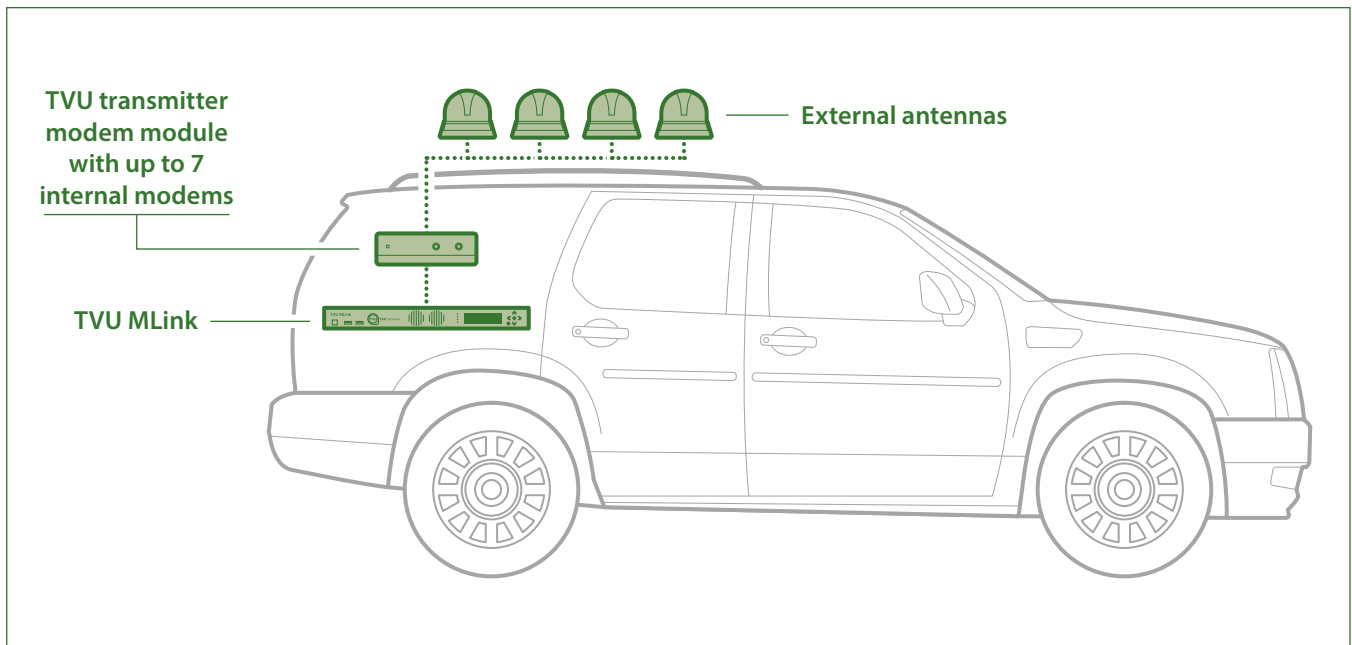

TVU MLink

The definitive hybrid HEVC and 4K video broadcasting solution for vehicles and fixed studio locations

TVU MLink is the complete and versatile 1RU rack-mount IP video solution designed specifically for use in vans, trucks and sport utility vehicles as well as in fixed studios. MLink uses any and all cellular 3G/4G/LTE, satellite, microwave, WiFi and Ethernet connections simultaneously to transmit a high quality and reliable video stream in HD with sub-second latency. A stream can be started with any type of connection with additional ones added or removed at anytime without video disruption.

MLink also features Inverse StatMux Plus (IS+) technology for dependable video broadcast in even the most challenging transmission environments like a moving vehicle. TVU MLink uses IP67 rated external roof-mounted antennas to ensure the best possible signal strength.

TVU MLink Model TE4700

The TE4700 supports H.264 or HEVC encoding of sources up to 4K 25/30p. The TE4700 supports multiple connections simultaneously including cellular, satellite, microwave, WiFi and Ethernet for reliable video streaming. The TE4700 with connected roof-mounted external antennas is ideal for installation in ENG vehicles.